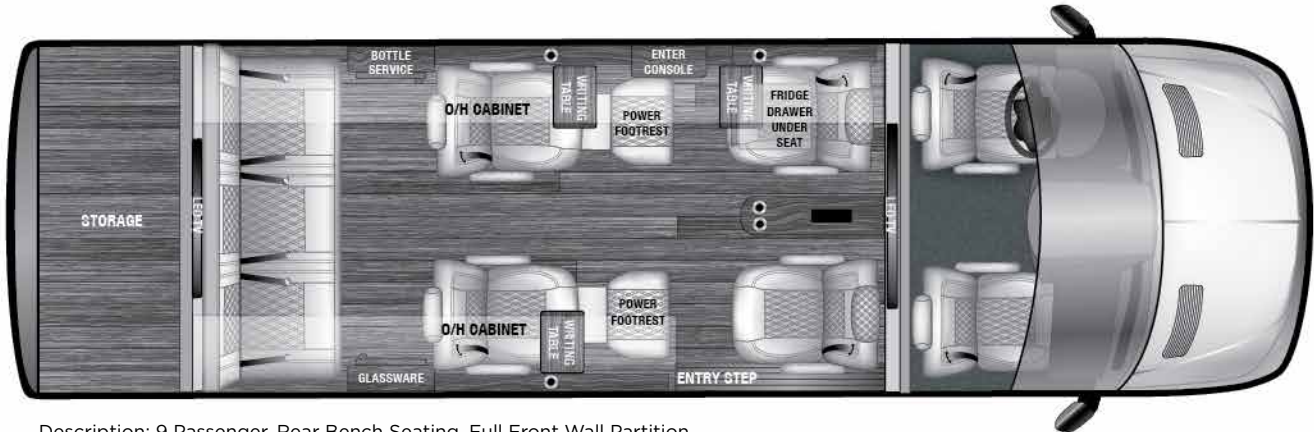

V-DRIVE SERIES

The V-Drive series offers 5 floorplans, all featuring a full partition wall for chauffeur driven applications (no toilet or shower). V-Drive floor plans include:

9RB (170"EXT)	Driver & Co-Pilot, Full Partition, 4 Captains Chairs Club Seating w/ Rear Bench (9 Passenger)
9RBA (170"EXT AWD)	Driver & Co-Pilot, Full Partition, 4 Captains Chairs Club Seating w/ Rear Bench (9 Passenger), AWD
10OB (170"EXT)	Driver & Co-Pilot, Full Partition, 4 Captains Chairs Club Seating, Opposing Benches (10 Passenger)
10OBA (170"EXT AWD)	Driver & Co-Pilot, Full Partition, 4 Captains Chairs Club Seating, Opposing Benches (10 Passenger), AWD
10RJ (170"EXT)	Driver & Co-Pilot, Full Partition, 4 Captains Chairs Club Seating w/ Rear J-Bench (10 Passenger)
10RJA (170"EXT AWD)	Driver & Co-Pilot, Full Partition, 4 Captains Chairs Club Seating w/ Rear J-Bench (10 Passenger), AWD
12LI (170"EXT)	Driver & Co-Pilot, Full Partition w/ 1 Rear-Facing Bench, 1 Center-Facing Bench, 1 Forward-Facing Bench, 1 Forward-Facing J-Bench, PS Beverage Console (12 Passenger)
12LIA (170"EXT AWD)	Driver & Co-Pilot, Full Partition w/ 1 Rear-Facing Bench, 1 Center-Facing Bench, 1 Forward-Facing Bench, 1 Forward-Facing J-Bench, PS Beverage Console (12 Passenger), AWD
12LJ (170"EXT)	Driver & Co-Pilot, Full Partition w/ 1 Rear-Facing J-Bench, 1 Forward-Facing Bench, 1 Forward-Facing J-Bench, PS Beverage Console (12 Passenger)
12LJA (170"EXT AWD)	Driver & Co-Pilot, Full Partition w/ 1 Rear-Facing J-Bench, 1 Forward-Facing Bench, 1 Forward-Facing J-Bench, PS Beverage Console (12 Passenger) AWD

LUXURIOUS. THOUGHTFUL. CONFIDENT.

V-DRIVE SERIES

AVAILABLE FLOORPLANS

9RB (170"EXT)

Description: 9 Passenger, Rear Bench Seating, Full Front Wall Partition

10OB (170"EXT)

Description: 10 Passenger, Opposing Bench Seating, Full Front Wall Partition

12LJ (170"EXT)

Description: 12 Passenger, 2 J Bench Seating, Full Front Wall Partition