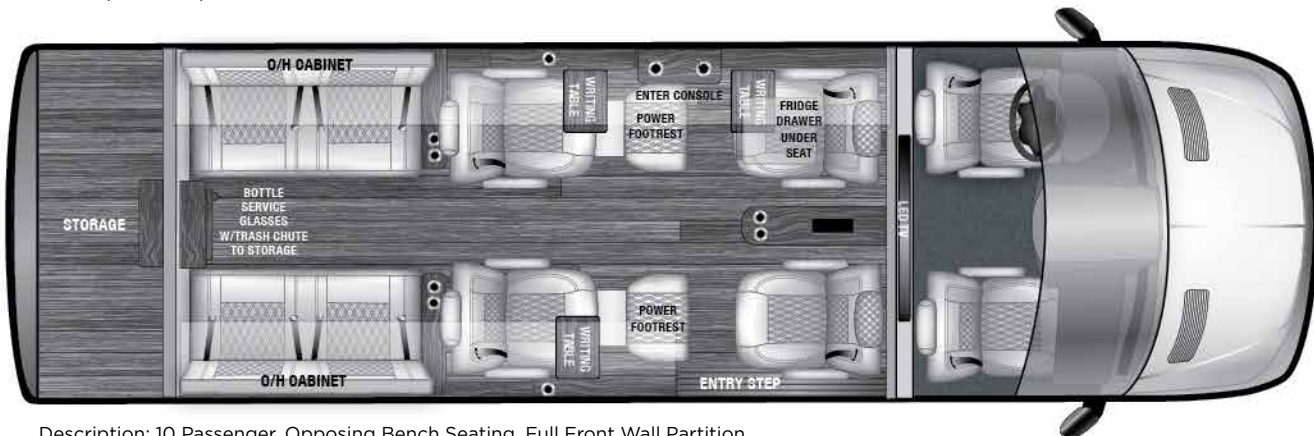

V-DRIVE SERIES

The V-Drive series offers 5 floorplans, all featuring a full partition wall for chauffeur driven applications (no toilet or shower). V-Drive floor plans include:

9RB (170"EXT)	Driver & Co-Pilot, Full Partition, 4 Captains Chairs Club Seating w/ Rear Bench (9 Passenger)
9RBA (170"EXT AWD)	Driver & Co-Pilot, Full Partition, 4 Captains Chairs Club Seating w/ Rear Bench (9 Passenger), AWD
10OB (170"EXT)	Driver & Co-Pilot, Full Partition, 4 Captains Chairs Club Seating, Opposing Benches (10 Passenger)
10OBA (170"EXT AWD)	Driver & Co-Pilot, Full Partition, 4 Captains Chairs Club Seating, Opposing Benches (10 Passenger), AWD
10RJ (170"EXT)	Driver & Co-Pilot, Full Partition, 4 Captains Chairs Club Seating w/ Rear J-Bench (10 Passenger)
10RJA (170"EXT AWD)	Driver & Co-Pilot, Full Partition, 4 Captains Chairs Club Seating w/ Rear J-Bench (10 Passenger), AWD
12LI (170"EXT)	Driver & Co-Pilot, Full Partition w/ 1 Rear-Facing Bench, 1 Center-Facing Bench, 1 Forward-Facing Bench, 1 Forward-Facing J-Bench, PS Beverage Console (12 Passenger)
12LIA (170"EXT AWD)	Driver & Co-Pilot, Full Partition w/ 1 Rear-Facing Bench, 1 Center-Facing Bench, 1 Forward-Facing Bench, 1 Forward-Facing J-Bench, PS Beverage Console (12 Passenger), AWD
12LJ (170"EXT)	Driver & Co-Pilot, Full Partition w/ 1 Rear-Facing J-Bench, 1 Forward-Facing Bench, 1 Forward-Facing J-Bench, PS Beverage Console (12 Passenger)
12LJA (170"EXT AWD)	Driver & Co-Pilot, Full Partition w/ 1 Rear-Facing J-Bench, 1 Forward-Facing Bench, 1 Forward-Facing J-Bench, PS Beverage Console (12 Passenger) AWD

LUXURIOUS. THOUGHTFUL. CONFIDENT.

V-DRIVE SERIES

AVAILABLE FLOORPLANS

9RB (170"EXT)

Description: 9 Passenger, Rear Bench Seating, Full Front Wall Partition

10OB (170"EXT)

Description: 10 Passenger, Opposing Bench Seating, Full Front Wall Partition