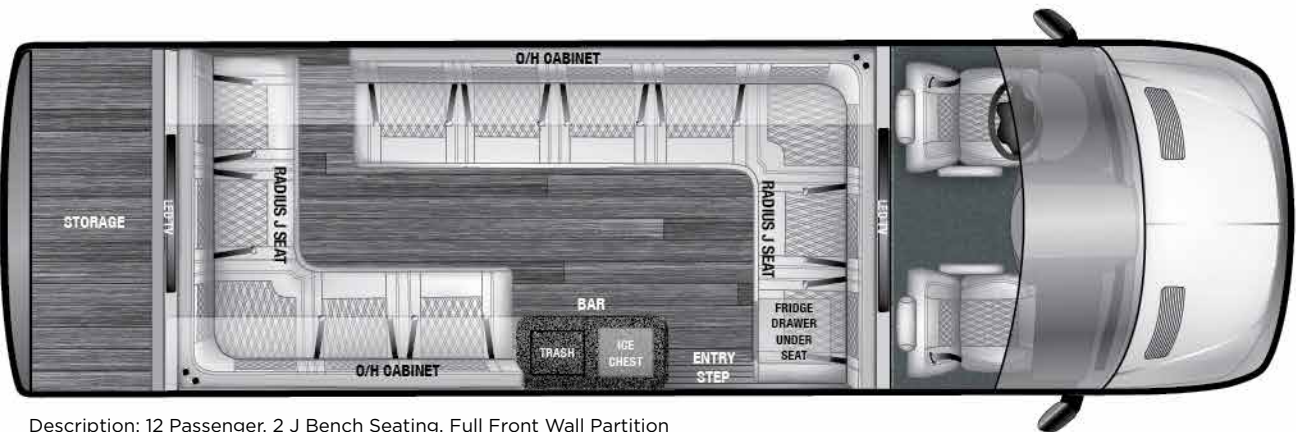

12LJ (170"EXT)

Description: 12 Passenger, 2 J Bench Seating, Full Front Wall Partition