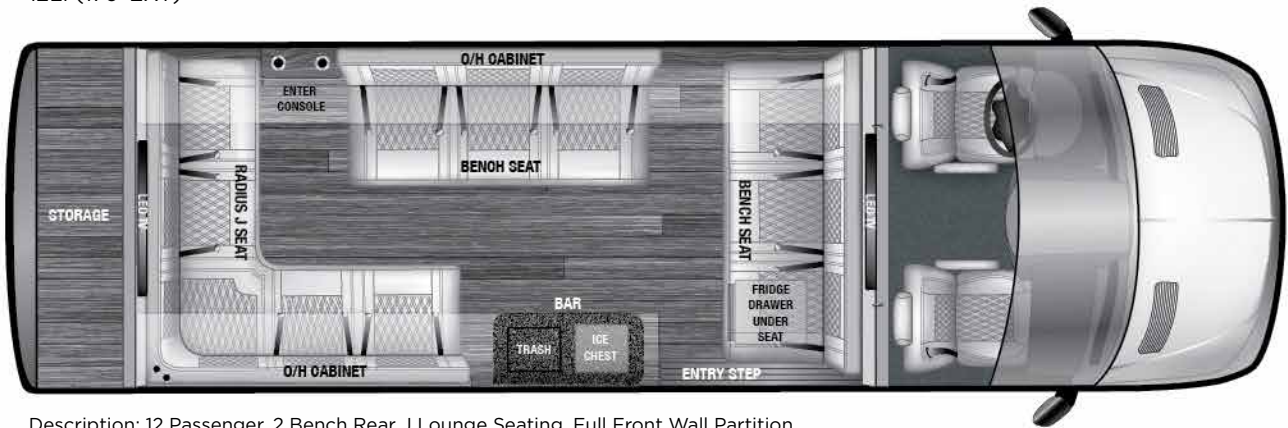

V-DRIVE SERIES

The V-Drive series offers 5 floorplans, all featuring a full partition wall for chauffeur driven applications (no toilet or shower). V-Drive floor plans include:

9RB (170"EXT)	Driver & Co-Pilot, Full Partition, 4 Captains Chairs Club Seating w/ Rear Bench (9 Passenger)
9RBA (170"EXT AWD)	Driver & Co-Pilot, Full Partition, 4 Captains Chairs Club Seating w/ Rear Bench (9 Passenger), AWD
10OB (170"EXT)	Driver & Co-Pilot, Full Partition, 4 Captains Chairs Club Seating, Opposing Benches (10 Passenger)
10OBA (170"EXT AWD)	Driver & Co-Pilot, Full Partition, 4 Captains Chairs Club Seating, Opposing Benches (10 Passenger), AWD
10RJ (170"EXT)	Driver & Co-Pilot, Full Partition, 4 Captains Chairs Club Seating w/ Rear J-Bench (10 Passenger)
10RJA (170"EXT AWD)	Driver & Co-Pilot, Full Partition, 4 Captains Chairs Club Seating w/ Rear J-Bench (10 Passenger), AWD
12LI (170"EXT)	Driver & Co-Pilot, Full Partition w/ 1 Rear-Facing Bench, 1 Center-Facing Bench, 1 Forward-Facing Bench, 1 Forward-Facing J-Bench, PS Beverage Console (12 Passenger)
12LIA (170"EXT AWD)	Driver & Co-Pilot, Full Partition w/ 1 Rear-Facing Bench, 1 Center-Facing Bench, 1 Forward-Facing Bench, 1 Forward-Facing J-Bench, PS Beverage Console (12 Passenger), AWD
12LJ (170"EXT)	Driver & Co-Pilot, Full Partition w/ 1 Rear-Facing J-Bench, 1 Forward-Facing Bench, 1 Forward-Facing J-Bench, PS Beverage Console (12 Passenger)
12LJA (170"EXT AWD)	Driver & Co-Pilot, Full Partition w/ 1 Rear-Facing J-Bench, 1 Forward-Facing Bench, 1 Forward-Facing J-Bench, PS Beverage Console (12 Passenger) AWD

10RJ (170"EXT)

Description: 10 Passenger, Rear J Lounge Seating, Full Front Wall Partition

V-DRIVE SERIES

AVAILABLE FLOORPLANS

12LI (170"EXT)

Description: 12 Passenger, 2 Bench Rear J Lounge Seating, Full Front Wall Partition