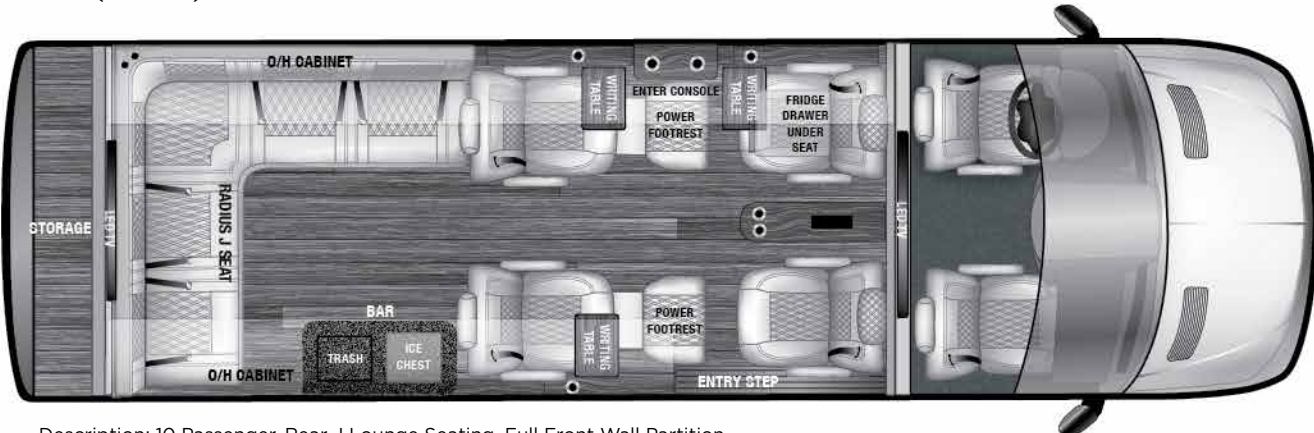

10RJ (170"EXT)

Description: 10 Passenger, Rear J Lounge Seating, Full Front Wall Partition