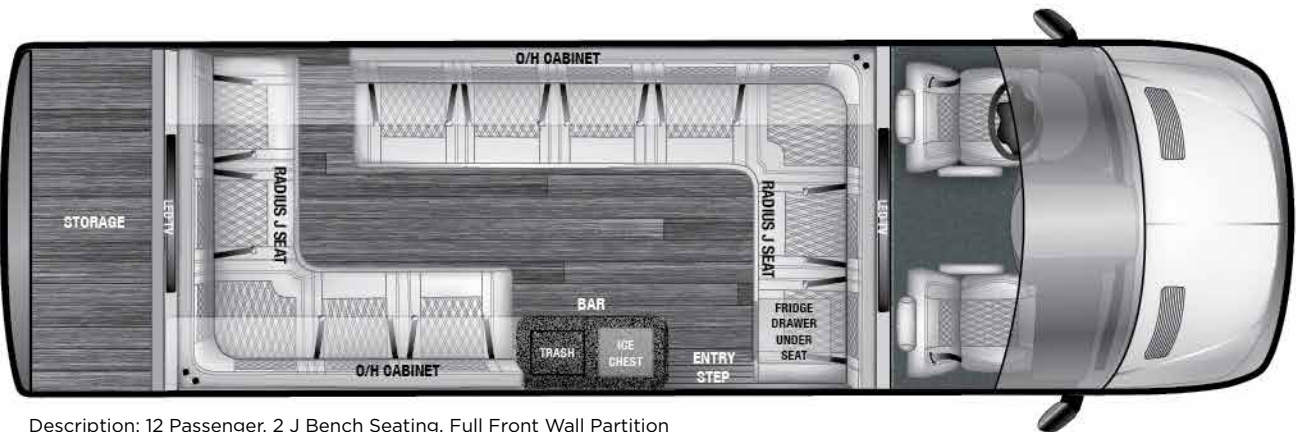

LUXURIOUS. THOUGHTFUL. CONFIDENT.

V-DRIVE SERIES

AVAILABLE FLOORPLANS

9RB (170"EXT)

Description: 9 Passenger, Rear Bench Seating, Full Front Wall Partition

10OB (170"EXT)

Description: 10 Passenger, Opposing Bench Seating, Full Front Wall Partition

10RJ (170"EXT)

Description: 10 Passenger, Rear J Lounge Seating, Full Front Wall Partition

V-DRIVE SERIES

AVAILABLE FLOORPLANS

12LI (170"EXT)

Description: 12 Passenger, 2 Bench Rear J Lounge Seating, Full Front Wall Partition

12LJ (170"EXT)

Description: 12 Passenger, 2 J Bench Seating, Full Front Wall Partition

2024 V-DRIVE FEATURES

STANDARD CHASSIS FEATURES

PRODUCTIVITY/UTILITY:

- Standard Radio (FM/AM Radio, LCD Display, Integrated USB-C Port, Bluetooth)
- Keyless Start
- USB-C Socket 5V
- Rear View Camera
- Air Conditioning Front
- Sliding Door, Passenger Side
- Interior Lights, Cargo Compartment
- Rear Doors, Opening to Side Wall
- Pre-Wiring for Trailer Hitch

DIMENSIONS:

- Exterior Length (3500XD 170"EXT): 24' 7"
- Exterior Width: 83"
- Exterior Height: 9' 10"

STANDARD EXTERIOR FEATURES

- Color Matched Bumpers and Side Moldings
- Front Chin Spoiler
- Fiberglass Rocker Moldings with Integrated Steps
- Rear Chin Spoiler w/ Hitch Cover
- Trailer Cross-Member, Towing Capacity 5,000 lbs.
- Audio Video HD Amplified Antenna
- 30 AMP Shore Power, Dual 110V