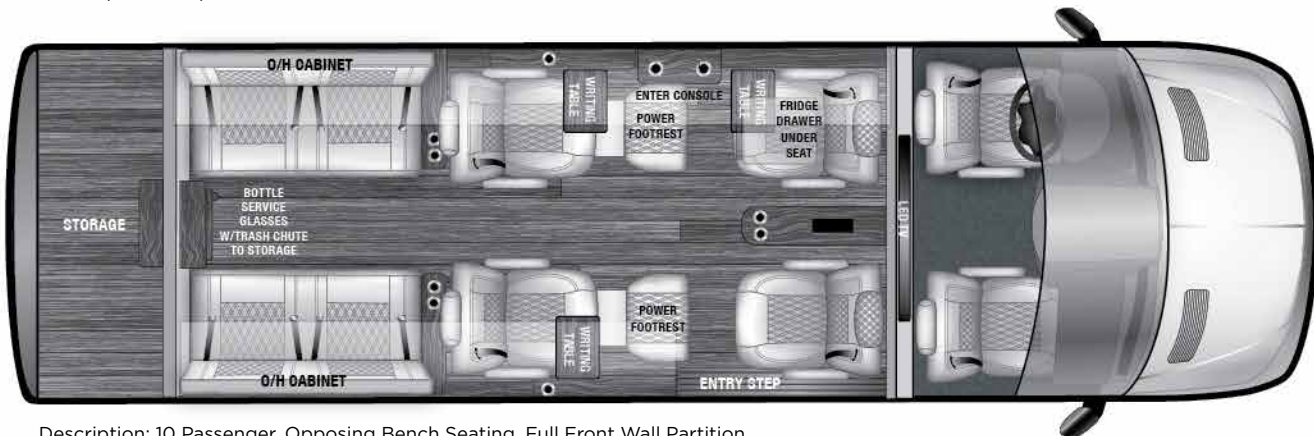

LUXURIOUS. THOUGHTFUL. CONFIDENT.

V-DRIVE SERIES

AVAILABLE FLOORPLANS

9RB (170"EXT)

Description: 9 Passenger, Rear Bench Seating, Full Front Wall Partition

10OB (170"EXT)

Description: 10 Passenger, Opposing Bench Seating, Full Front Wall Partition

12LJ (170"EXT)

Description: 12 Passenger, 2 J Bench Seating, Full Front Wall Partition

2024 V-DRIVE FEATURES

STANDARD CHASSIS FEATURES

PRODUCTIVITY/UTILITY:

- Standard Radio (FM/AM Radio, LCD Display, Integrated USB-C Port, Bluetooth)
- Keyless Start
- USB-C Socket 5V
- Rear View Camera
- Air Conditioning Front
- Sliding Door, Passenger Side
- Interior Lights, Cargo Compartment
- Rear Doors, Opening to Side Wall
- Pre-Wiring for Trailer Hitch

DIMENSIONS:

- Exterior Length (3500XD 170"EXT): 24' 7"
- Exterior Width: 83"
- Exterior Height: 9' 10"

STANDARD EXTERIOR FEATURES

- Color Matched Bumpers and Side Moldings
- Front Chin Spoiler
- Fiberglass Rocker Moldings with Integrated Steps
- Rear Chin Spoiler w/ Hitch Cover
- Trailer Cross-Member, Towing Capacity 5,000 lbs.
- Audio Video HD Amplified Antenna
- 30 AMP Shore Power, Dual 110V