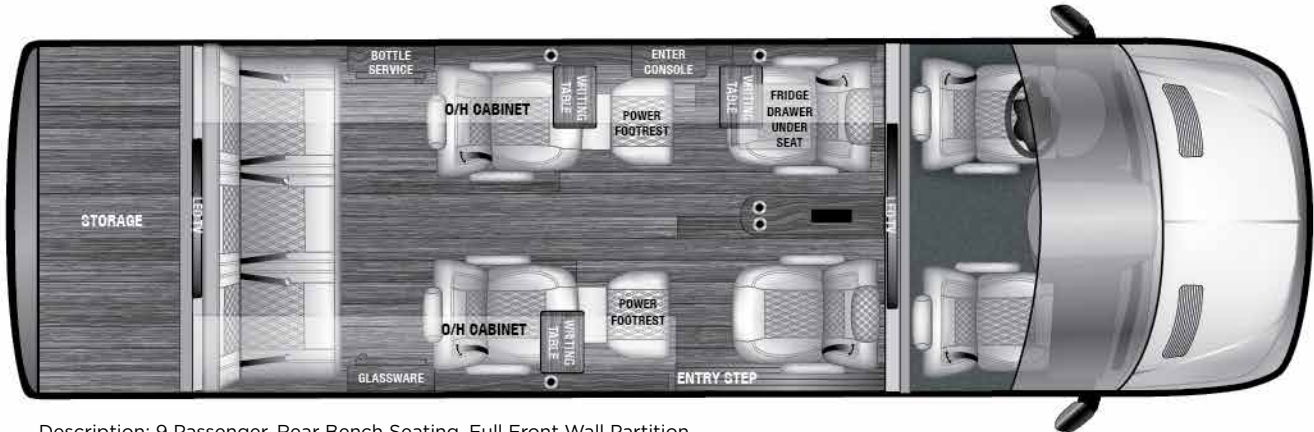

V-DRIVE SERIES

AVAILABLE FLOORPLANS

9RB (170"EXT)

Description: 9 Passenger, Rear Bench Seating, Full Front Wall Partition