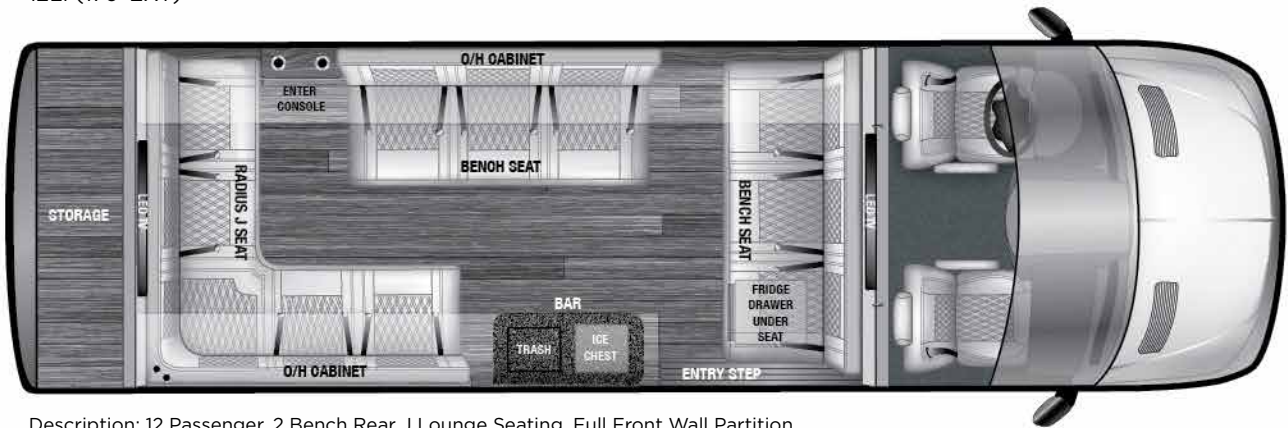

10RJ (170"EXT)

Description: 10 Passenger, Rear J Lounge Seating, Full Front Wall Partition

V-DRIVE SERIES

AVAILABLE FLOORPLANS

12LI (170"EXT)

Description: 12 Passenger, 2 Bench Rear J Lounge Seating, Full Front Wall Partition

12LJ (170"EXT)

Description: 12 Passenger, 2 J Bench Seating, Full Front Wall Partition

2024 V-DRIVE FEATURES

STANDARD CHASSIS FEATURES

PRODUCTIVITY/UTILITY:

- Standard Radio (FM/AM Radio, LCD Display, Integrated USB-C Port, Bluetooth)
- Keyless Start
- USB-C Socket 5V
- Rear View Camera
- Air Conditioning Front
- Sliding Door, Passenger Side
- Interior Lights, Cargo Compartment
- Rear Doors, Opening to Side Wall
- Pre-Wiring for Trailer Hitch

DIMENSIONS:

- Exterior Length (3500XD 170"EXT): 24' 7"
- Exterior Width: 83"
- Exterior Height: 9' 10"

STANDARD EXTERIOR FEATURES

- Color Matched Bumpers and Side Moldings
- Front Chin Spoiler
- Fiberglass Rocker Moldings with Integrated Steps
- Rear Chin Spoiler w/ Hitch Cover
- Trailer Cross-Member, Towing Capacity 5,000 lbs.
- Audio Video HD Amplified Antenna
- 30 AMP Shore Power, Dual 110V