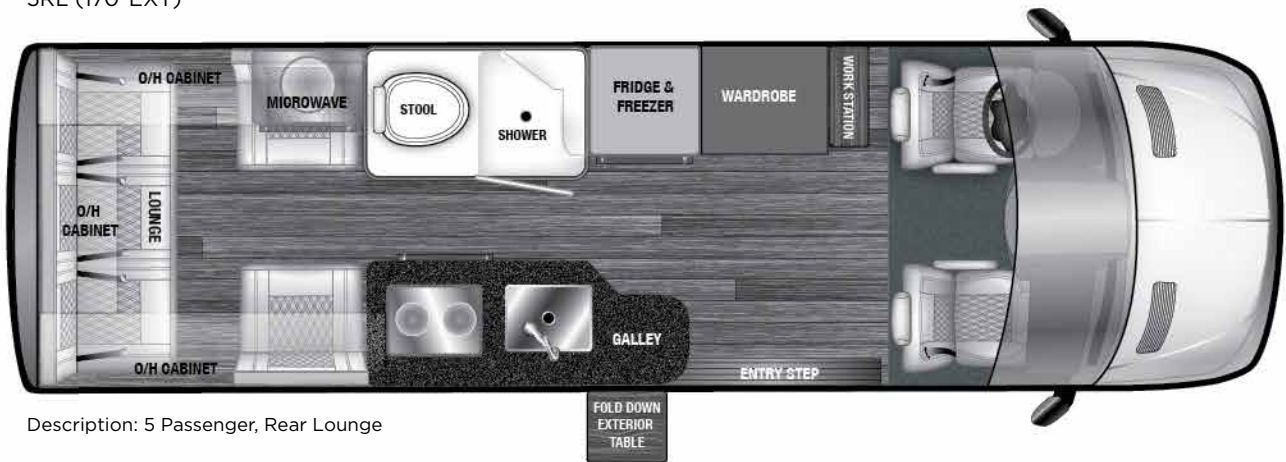

LUXURIOUS. THOUGHTFUL. CONFIDENT.

V-RV SERIES

AVAILABLE FLOORPLANS

7RL (170"EXT)

Description: 7 Passenger, Rear Lounge

4TB (170"EXT)

Description: 4 Passenger, 2 Bench Seats

V-RV SERIES

AVAILABLE FLOORPLANS

5RL (170"EXT)

2TB (170"EXT)