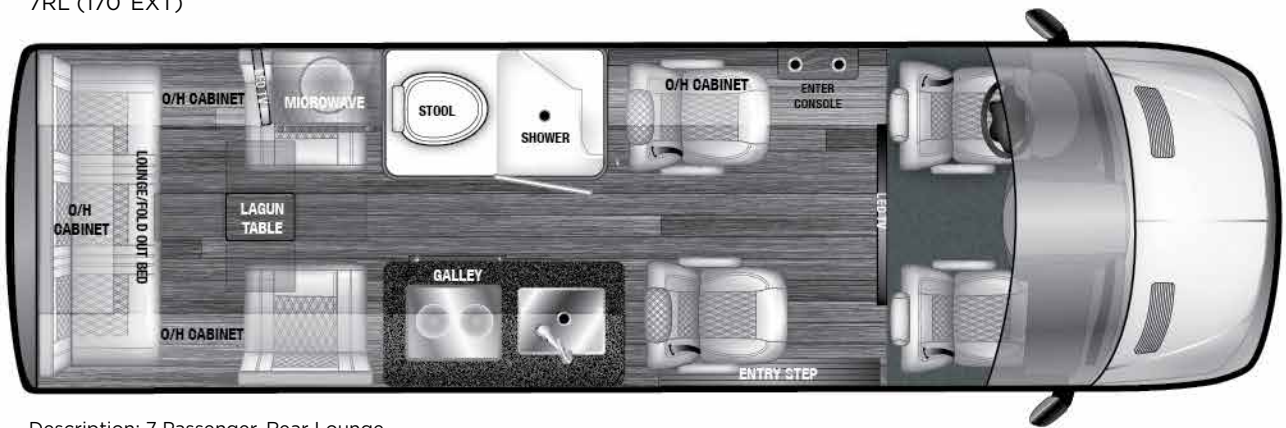

V-RV SERIES

The V-RV series offers 4 floorplans, each with a shower and toilet, and OGV's standard "Anywhere Lithium" Package (1080 Ah Lithium, 3000 Watt Inverter and 340W Solar Power, Dual Alternator). The V-RV Series features the industry's best insulation package, and features hush mats on all surfaces except windows. V-RV floor plans include:

7RL (170"EXT)	4 Captains Chairs w/ Rear Lounge Bed, DS Wet Bath, PS Kitchenette (7 Passenger)
7RLA (170"EXT AWD)	4 Captains Chairs w/ Rear Lounge Bed, DS Wet Bath, PS Kitchenette (7 Passenger), AWD
4TB (170"EXT)	4 Captains Chairs w/ Rear Twin Beds, DS Wet Bath, PS Kitchenette (4 Passenger)
4TBA (170"EXT AWD)	4 Captains Chairs w/ Rear Twin Beds, DS Wet Bath, PS Kitchenette (4 Passenger), AWD
5RL (170"EXT)	2 Captains Chairs w/ Rear Lounge Bed, DS Wet Bath, PS Kitchenette (5 Passenger)
5RLA (170"EXT AWD)	2 Captains Chairs w/ Rear Lounge Bed, DS Wet Bath, PS Kitchenette (5 Passenger), AWD
2TB (170"EXT)	2 Captains Chairs w/ Rear Twin Beds, DS Wet Bath, PS Kitchenette (2 Passenger)
2TBA (170"EXT AWD)	2 Captains Chairs w/ Rear Twin Beds, DS Wet Bath, PS Kitchenette (2 Passenger), AWD

LUXURIOUS. THOUGHTFUL. CONFIDENT.

V-RV SERIES

AVAILABLE FLOORPLANS

7RL (170"EXT)

Description: 7 Passenger, Rear Lounge

4TB (170"EXT)

Description: 4 Passenger, 2 Bench Seats

V-RV SERIES

AVAILABLE FLOORPLANS

5RL (170"EXT)

2TB (170"EXT)