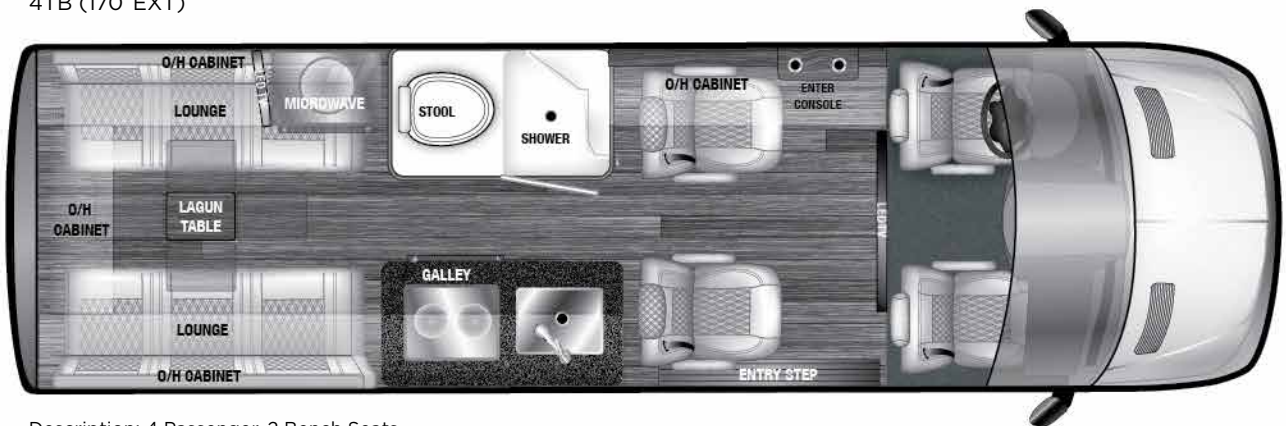

LUXURIOUS. THOUGHTFUL. CONFIDENT.

V-RV SERIES

AVAILABLE FLOORPLANS

7RL (170"EXT)

Description: 7 Passenger, Rear Lounge

4TB (170"EXT)

Description: 4 Passenger, 2 Bench Seats

V-RV SERIES

AVAILABLE FLOORPLANS

5RL (170"EXT)

2TB (170"EXT)