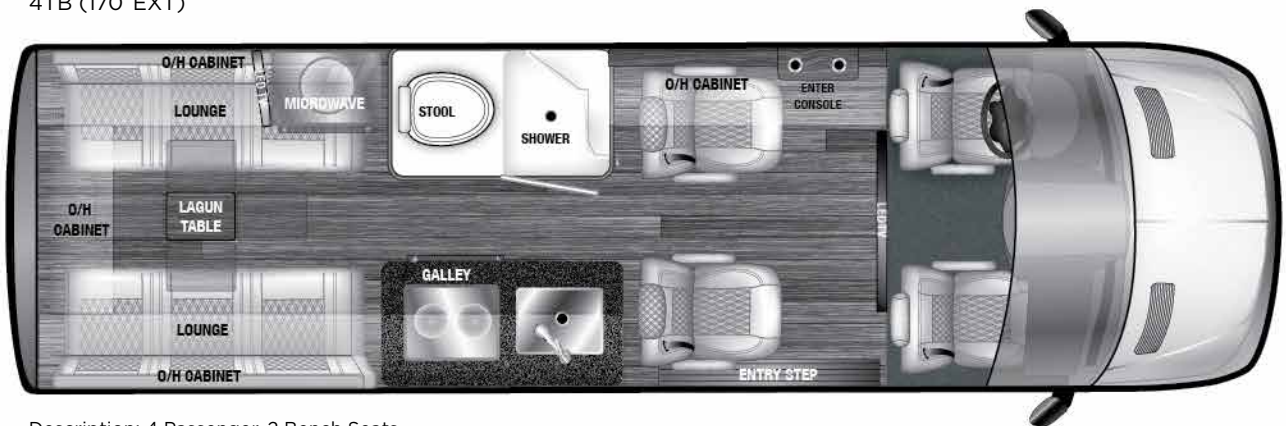

LUXURIOUS. THOUGHTFUL. CONFIDENT.

V-RV SERIES

AVAILABLE FLOORPLANS

7RL (170"EXT)

Description: 7 Passenger, Rear Lounge

4TB (170"EXT)

Description: 4 Passenger, 2 Bench Seats

V-RV SERIES