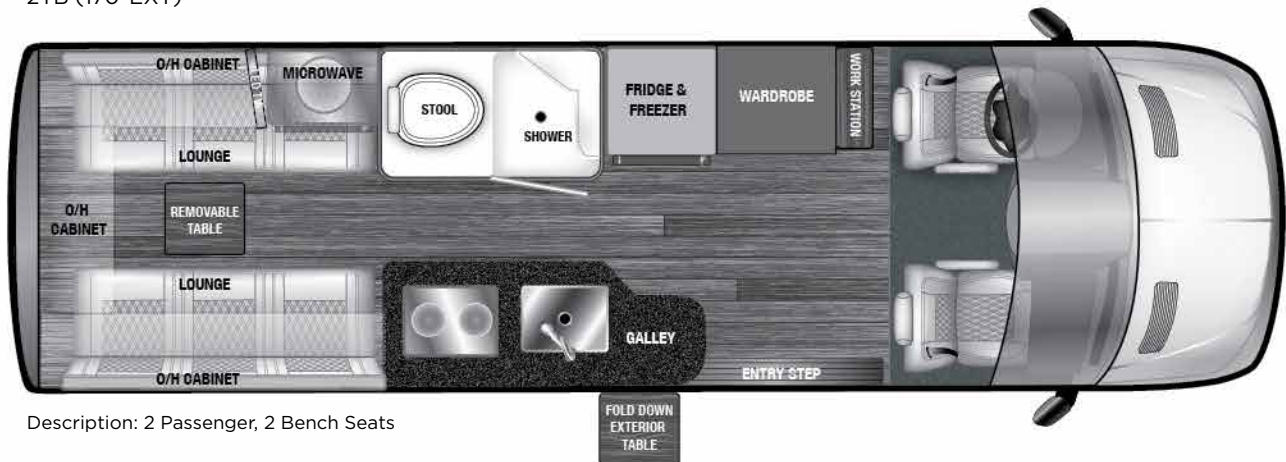

2TB (170"EXT)

Description: 2 Passenger, 2 Bench Seats