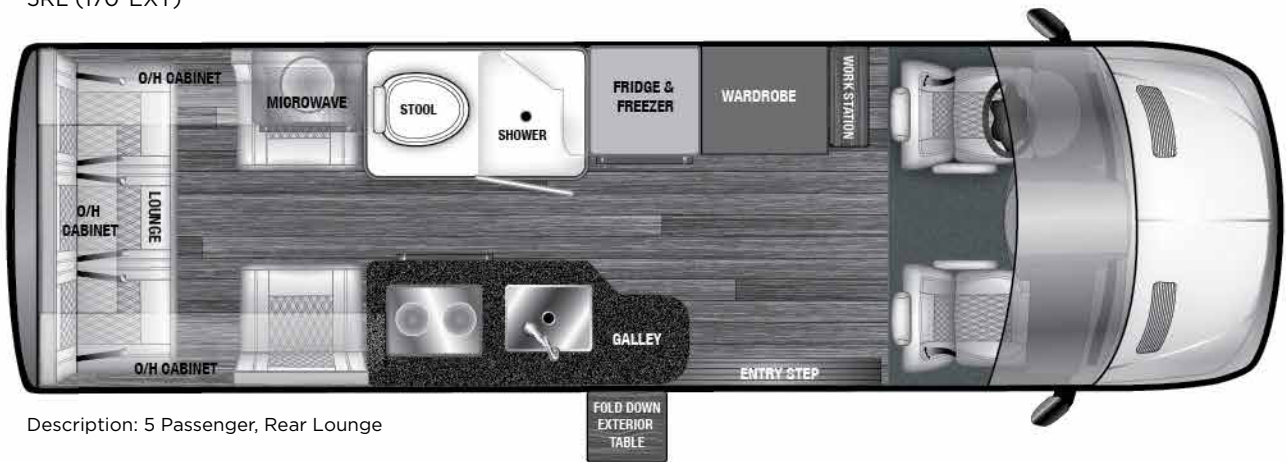

V-RV SERIES

AVAILABLE FLOORPLANS

5RL (170"EXT)

Description: 5 Passenger, Rear Lounge

2TB (170"EXT)