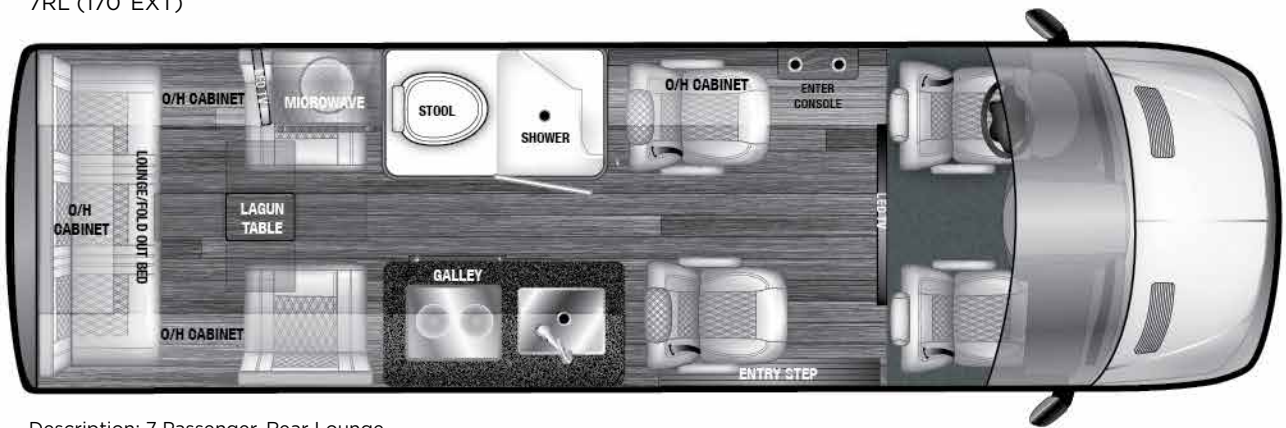

LUXURIOUS. THOUGHTFUL. CONFIDENT.

V-RV SERIES

AVAILABLE FLOORPLANS

7RL (170"EXT)

Description: 7 Passenger, Rear Lounge

4TB (170"EXT)

Description: 4 Passenger, 2 Bench Seats

V-RV SERIES