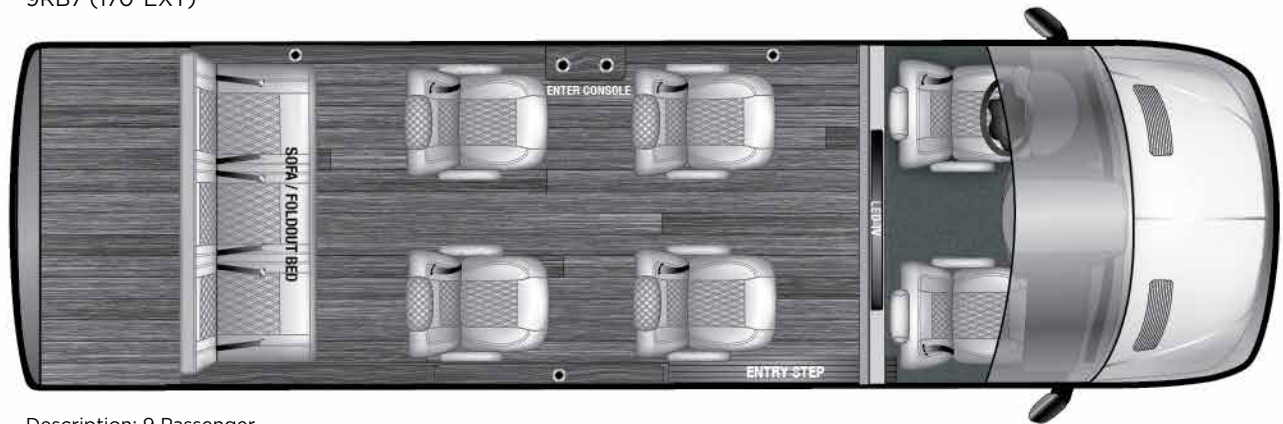

V-SPORT SERIES

The V-Sport series offers four floorplans, all featuring maximum seating and storage for traveling families and teams. V-Sport floor plans include:

11RB7 (170"EXT)	Driver & Co-Pilot, No Partition, 6 Captains Chairs w/ Rear Bench (11 Passenger)
11RB7A (170"EXT AWD)	Driver & Co-Pilot, No Partition, 6 Captains Chairs w/ Rear Bench (11 Passenger), AWD
9RB7 (170"EXT)	Driver & Co-Pilot, No Partition, 4 Captains Chairs w/ Rear Bench (9 Passenger)
9RB7A (170"EXT AWD)	Driver & Co-Pilot, No Partition, 4 Captains Chairs w/ Rear Bench (9 Passenger), AWD
9RB4 (144")	Driver & Co-Pilot, No Partition, 4 Captains Chairs w/ Rear Bench (9 Passenger)
9RB4A (144" AWD)	Driver & Co-Pilot, No Partition, 4 Captains Chairs w/ Rear Bench (9 Passenger), AWD
7RB4 (144")	Driver & Co-Pilot, No Partition, 2 Captains Chairs w/ Rear Bench (7 Passenger)
7RB4A (144" AWD)	Driver & Co-Pilot, No Partition, 2 Captains Chairs w/ Rear Bench (7 Passenger), AWD

LUXURIOUS. THOUGHTFUL. CONFIDENT.

V-SPORT SERIES

AVAILABLE FLOORPLANS

11RB7 (170"EXT)

Description: 11 Passenger

9RB7 (170"EXT)

Description: 9 Passenger

V-SPORT SERIES

AVAILABLE FLOORPLANS

9RB4 (144")

Description: 9 Passenger

7RB4 (144")

Description: 7 Passenger