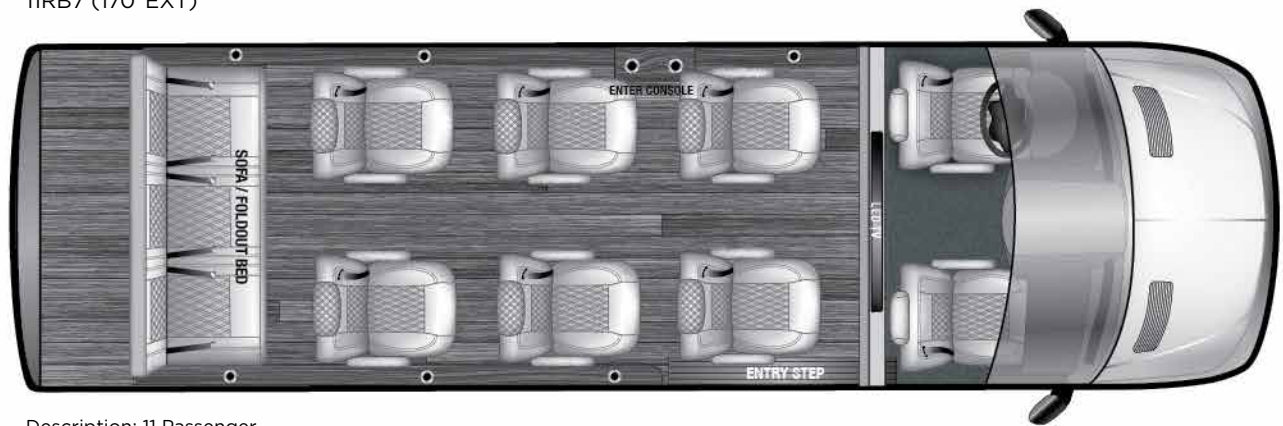

V-SPORT SERIES

The V-Sport series offers four floorplans, all featuring maximum seating and storage for traveling families and teams. V-Sport floor plans include:

11RB7 (170"EXT)	Driver & Co-Pilot, No Partition, 6 Captains Chairs w/ Rear Bench (11 Passenger)
11RB7A (170"EXT AWD)	Driver & Co-Pilot, No Partition, 6 Captains Chairs w/ Rear Bench (11 Passenger), AWD
9RB7 (170"EXT)	Driver & Co-Pilot, No Partition, 4 Captains Chairs w/ Rear Bench (9 Passenger)
9RB7A (170"EXT AWD)	Driver & Co-Pilot, No Partition, 4 Captains Chairs w/ Rear Bench (9 Passenger), AWD
9RB4 (144")	Driver & Co-Pilot, No Partition, 4 Captains Chairs w/ Rear Bench (9 Passenger)
9RB4A (144" AWD)	Driver & Co-Pilot, No Partition, 4 Captains Chairs w/ Rear Bench (9 Passenger), AWD
7RB4 (144")	Driver & Co-Pilot, No Partition, 2 Captains Chairs w/ Rear Bench (7 Passenger)
7RB4A (144" AWD)	Driver & Co-Pilot, No Partition, 2 Captains Chairs w/ Rear Bench (7 Passenger), AWD

LUXURIOUS. THOUGHTFUL. CONFIDENT.

V-SPORT SERIES

AVAILABLE FLOORPLANS

11RB7 (170"EXT)

Description: 11 Passenger

9RB7 (170"EXT)

Description: 9 Passenger

V-SPORT SERIES

AVAILABLE FLOORPLANS

9RB4 (144")

Description: 9 Passenger

7RB4 (144")

Description: 7 Passenger