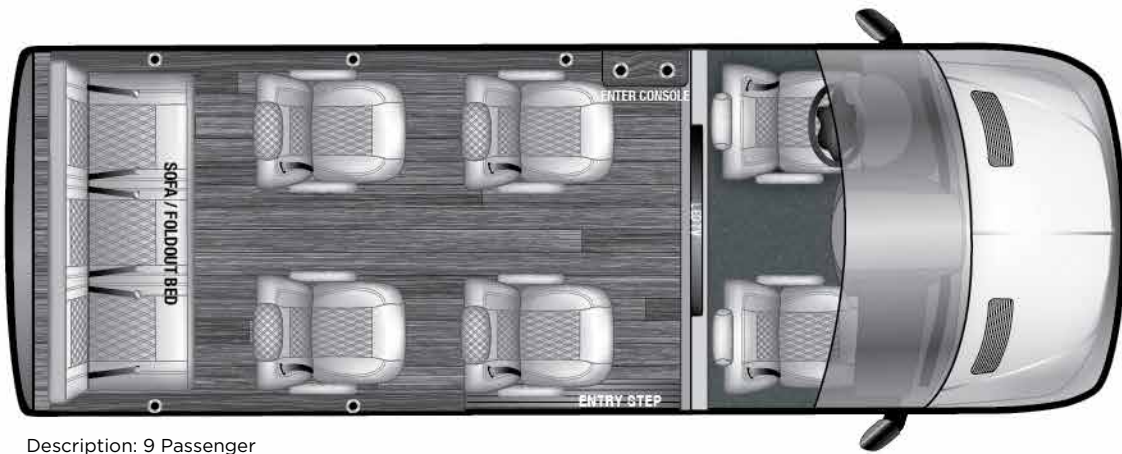

V-SPORT SERIES

The V-Sport series offers four floorplans, all featuring maximum seating and storage for traveling families and teams. V-Sport floor plans include:

11RB7 (170"EXT)	Driver & Co-Pilot, No Partition, 6 Captains Chairs w/ Rear Bench (11 Passenger)
11RB7A (170"EXT AWD)	Driver & Co-Pilot, No Partition, 6 Captains Chairs w/ Rear Bench (11 Passenger), AWD
9RB7 (170"EXT)	Driver & Co-Pilot, No Partition, 4 Captains Chairs w/ Rear Bench (9 Passenger)
9RB7A (170"EXT AWD)	Driver & Co-Pilot, No Partition, 4 Captains Chairs w/ Rear Bench (9 Passenger), AWD
9RB4 (144")	Driver & Co-Pilot, No Partition, 4 Captains Chairs w/ Rear Bench (9 Passenger)
9RB4A (144" AWD)	Driver & Co-Pilot, No Partition, 4 Captains Chairs w/ Rear Bench (9 Passenger), AWD
7RB4 (144")	Driver & Co-Pilot, No Partition, 2 Captains Chairs w/ Rear Bench (7 Passenger)
7RB4A (144" AWD)	Driver & Co-Pilot, No Partition, 2 Captains Chairs w/ Rear Bench (7 Passenger), AWD

LUXURIOUS. THOUGHTFUL. CONFIDENT.

V-SPORT SERIES

AVAILABLE FLOORPLANS

11RB7 (170"EXT)

Description: 11 Passenger

9RB7 (170"EXT)

Description: 9 Passenger

V-SPORT SERIES

AVAILABLE FLOORPLANS

9RB4 (144")

Description: 9 Passenger

7RB4 (144")

Description: 7 Passenger