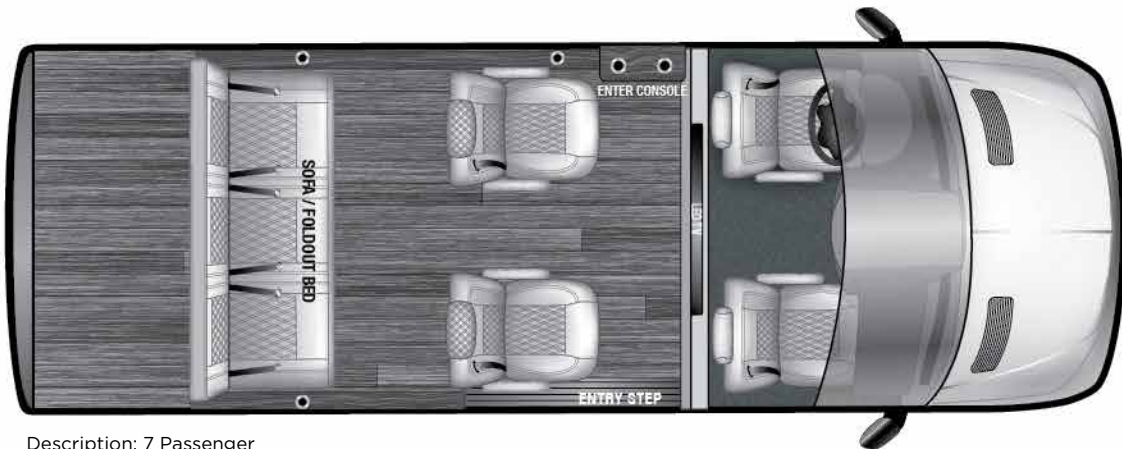

V-SPORT SERIES

The V-Sport series offers four floorplans, all featuring maximum seating and storage for traveling families and teams. V-Sport floor plans include:

11RB7 (170"EXT)	Driver & Co-Pilot, No Partition, 6 Captains Chairs w/ Rear Bench (11 Passenger)
11RB7A (170"EXT AWD)	Driver & Co-Pilot, No Partition, 6 Captains Chairs w/ Rear Bench (11 Passenger), AWD
9RB7 (170"EXT)	Driver & Co-Pilot, No Partition, 4 Captains Chairs w/ Rear Bench (9 Passenger)
9RB7A (170"EXT AWD)	Driver & Co-Pilot, No Partition, 4 Captains Chairs w/ Rear Bench (9 Passenger), AWD
9RB4 (144")	Driver & Co-Pilot, No Partition, 4 Captains Chairs w/ Rear Bench (9 Passenger)
9RB4A (144" AWD)	Driver & Co-Pilot, No Partition, 4 Captains Chairs w/ Rear Bench (9 Passenger), AWD
7RB4 (144")	Driver & Co-Pilot, No Partition, 2 Captains Chairs w/ Rear Bench (7 Passenger)
7RB4A (144" AWD)	Driver & Co-Pilot, No Partition, 2 Captains Chairs w/ Rear Bench (7 Passenger), AWD

LUXURIOUS. THOUGHTFUL. CONFIDENT.

V-SPORT SERIES

AVAILABLE FLOORPLANS

11RB7 (170"EXT)

Description: 11 Passenger

9RB7 (170"EXT)

Description: 9 Passenger

V-SPORT SERIES

AVAILABLE FLOORPLANS

9RB4 (144")

Description: 9 Passenger

7RB4 (144")

Description: 7 Passenger